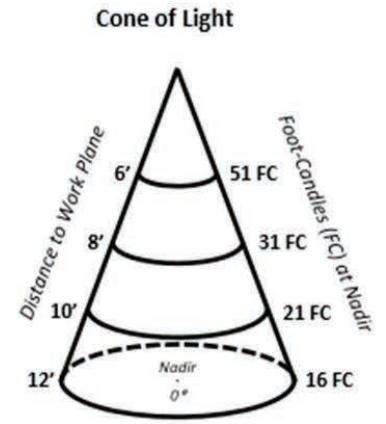

Specifications are subject to change without notice. Installation must be performed in accordance with Barron Lighting Group installation instructions.