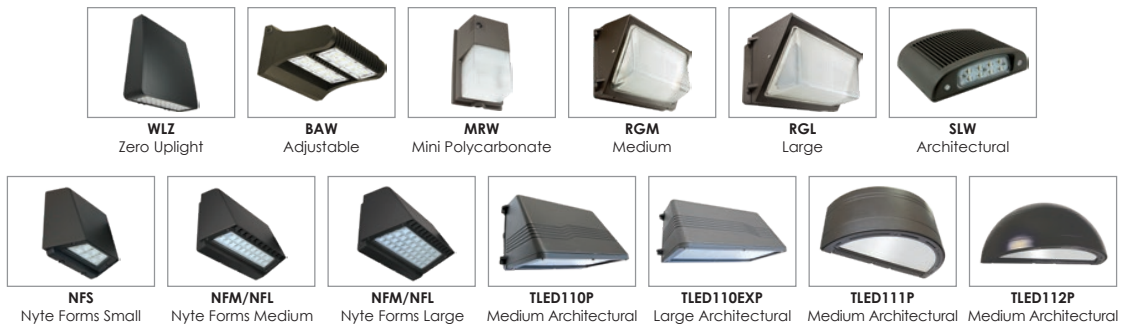

Indoor Commercial LED Solutions

LED Wallpacks

LED Canopy

LED Flood/Area

Bollards

Vaportights

Highbays

Dock Light