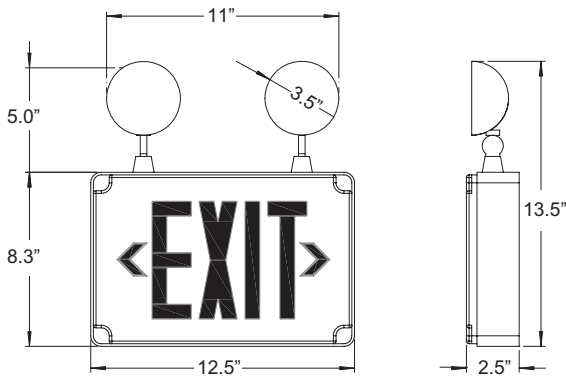

EXITRONIX
emergency lighting

barrontg.com

WET LOCATION LED EXIT COMBO

Modern design with rounded corners,
low-profile and compact size.

Fully adjustable, high-intensity
1.17 Watt LED lamp heads.

20 FOOT

ON-CENTER
SPACING

VEX-WPCR

Wet Location LED Exit Combo with Remote Capability

The VEX-WPCR Series exit combo's low-profile, rounded corners and compact size gives the unit its modern design. The VEX-WPCR is UL 924 Listed for Wet Locations and features remote capability. The unit is an ideal solution for egress lighting where splashing, dripping or non-corrosive liquids may occur.

Key Features

- Remote capable
- California Energy Commission (CEC) Compliant
- UL 924 Listed for Wet Locations
- Impact and UV-resistant polycarbonate faceplate with integral gasket to ensure ingress protection
- Heavy-duty, high-impact, corrosion-resistant housing
- Constant, uniform illumination with 20' on-center spacing

Dimensions

Ordering Information Example: VEX-WPCR-U-R-WH

Series	No. of Faces	LED Color	Finish	Option
VEX-WPCR	U ¹ = Universal	G = Green R = Red	W = White	R ² = 1W Remote Capable

Notes	Accessories ³ (Field Installed)
¹ Complete with (2 x) faceplate and backplate	WG-1 = Wire Guard, back mount
² Compatible lamps: Single MLED or RL52	XG-6 = Poly Guard, back mount
³ Order as separate line item	