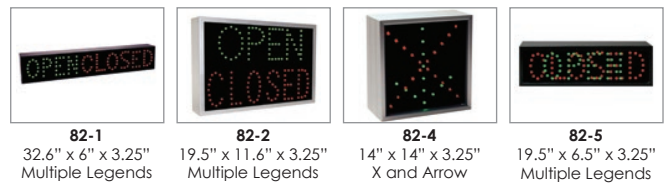

Weatherproof LED Directional Signage